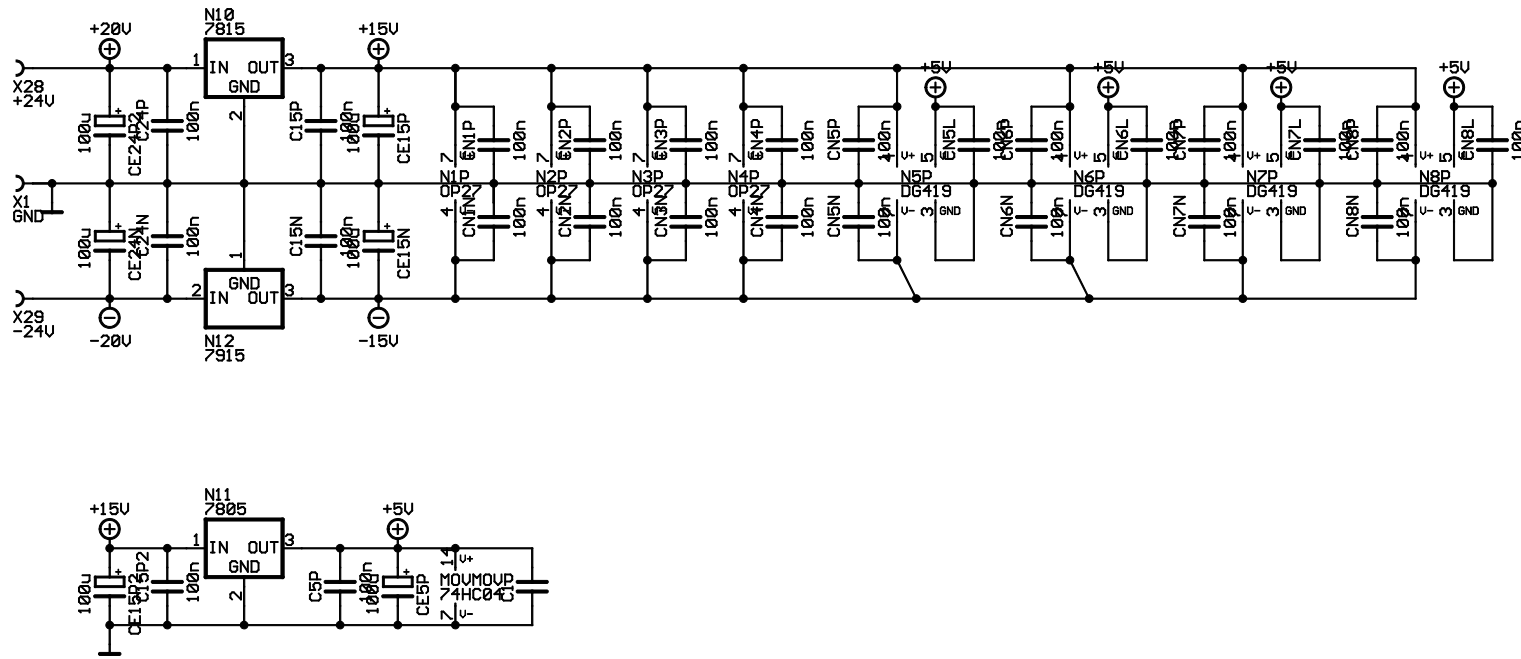

Created:		TAMA project, NAO Mitaka, Tokyo, Japan	
Date	Name	Description:	
2002/7/17	KA	Alignment CH selector	
Changed:			
Date	Name		
		File: alignment_selector 2002/09/20 18:24:24	
		Sheet: 1/3 Printed: 2002/10/04 17:39:19	

INU=L, NON-INU=H

L=A, H=B

Created:		TAMA project, NAO Mitaka, Tokyo, Japan	
Date	Name	Description:	
2002/7/17	KA	Alignment CH selector	
Changed:			
Date	Name		
File: alignment_selector		Saved: 2002/09/20 18:24:24	
Sheet: 2/3		Printed: 2002/10/04 17:39:19	

Created:		TAMA project, NAO Mitaka, Tokyo, Japan	
Date:	Name	Description:	
2002/7/17	KA	Alignment CH selector	
Changed:			
Date:	Name		
		File: alignment_selector	
		Sheet: 3/3	
		Printed: 2002/10/04 17:39:19	