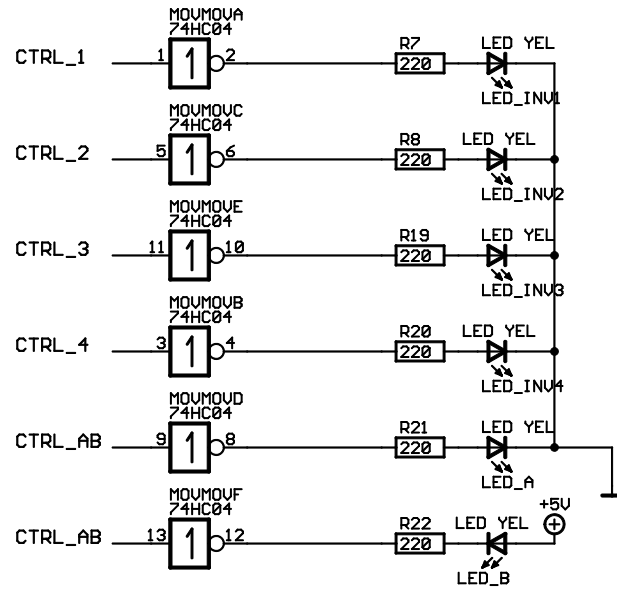

Created:		TAMA project, NAO Mitaka, Tokyo, Japan	
Date	Name	Description:	
2002/7/17	KA	Alignment CH selector	
Changed:			
Date	Name		
		File: alignment_selector 2002/09/20 18:24:24	
		Sheet: 1/3 Printed: 2002/10/04 17:39:19	

INU=L, NON-INU=H

L=A, H=B

Created:		TAMA project, NAO Mitaka, Tokyo, Japan	
Date	Name	Description:	
2002/7/17	KA	Alignment CH selector	
Changed:			
Date	Name		
File: alignment_selector		Saved: 2002/09/20 18:24:24	
Sheet: 2/3		Printed: 2002/10/04 17:39:19	

Created:		TAMA project, NAO Mitaka, Tokyo, Japan	
Date:	Name	Description:	
2002/7/17	KA	Alignment CH selector	
Changed:			
Date:	Name		
		File: alignment_selector	
		Sheet: 3/3	
		Printed: 2002/10/04 17:39:19	