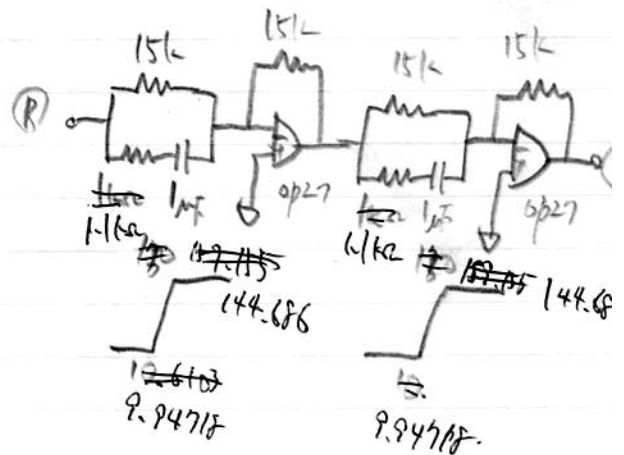

SOA Filter

offset, gain, inv/non-inv.,

No.

Date 22.12.13

inv / non-inv amp

OSQ - filter