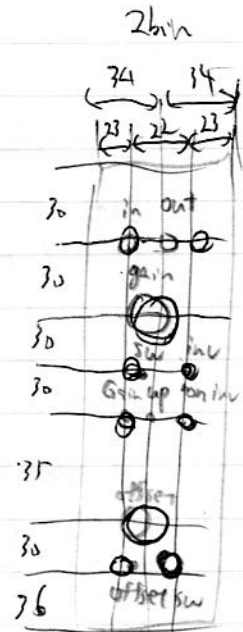

SOA Filter

offset, gain, inv/non-inv.,

No.

Date 22.12.13

inv / non-inv amp

OSQ - filter