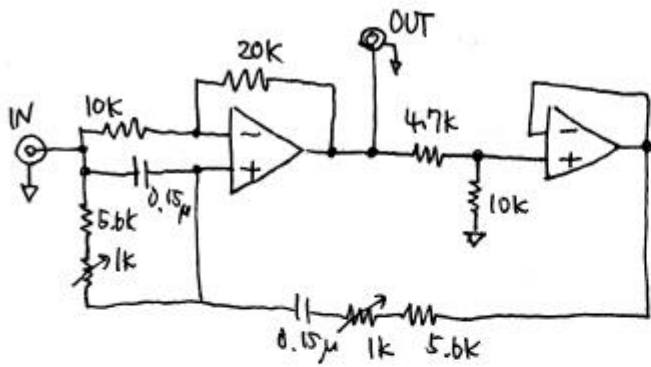

180Hz notch filter for MC alignment

MC Yaw control filter