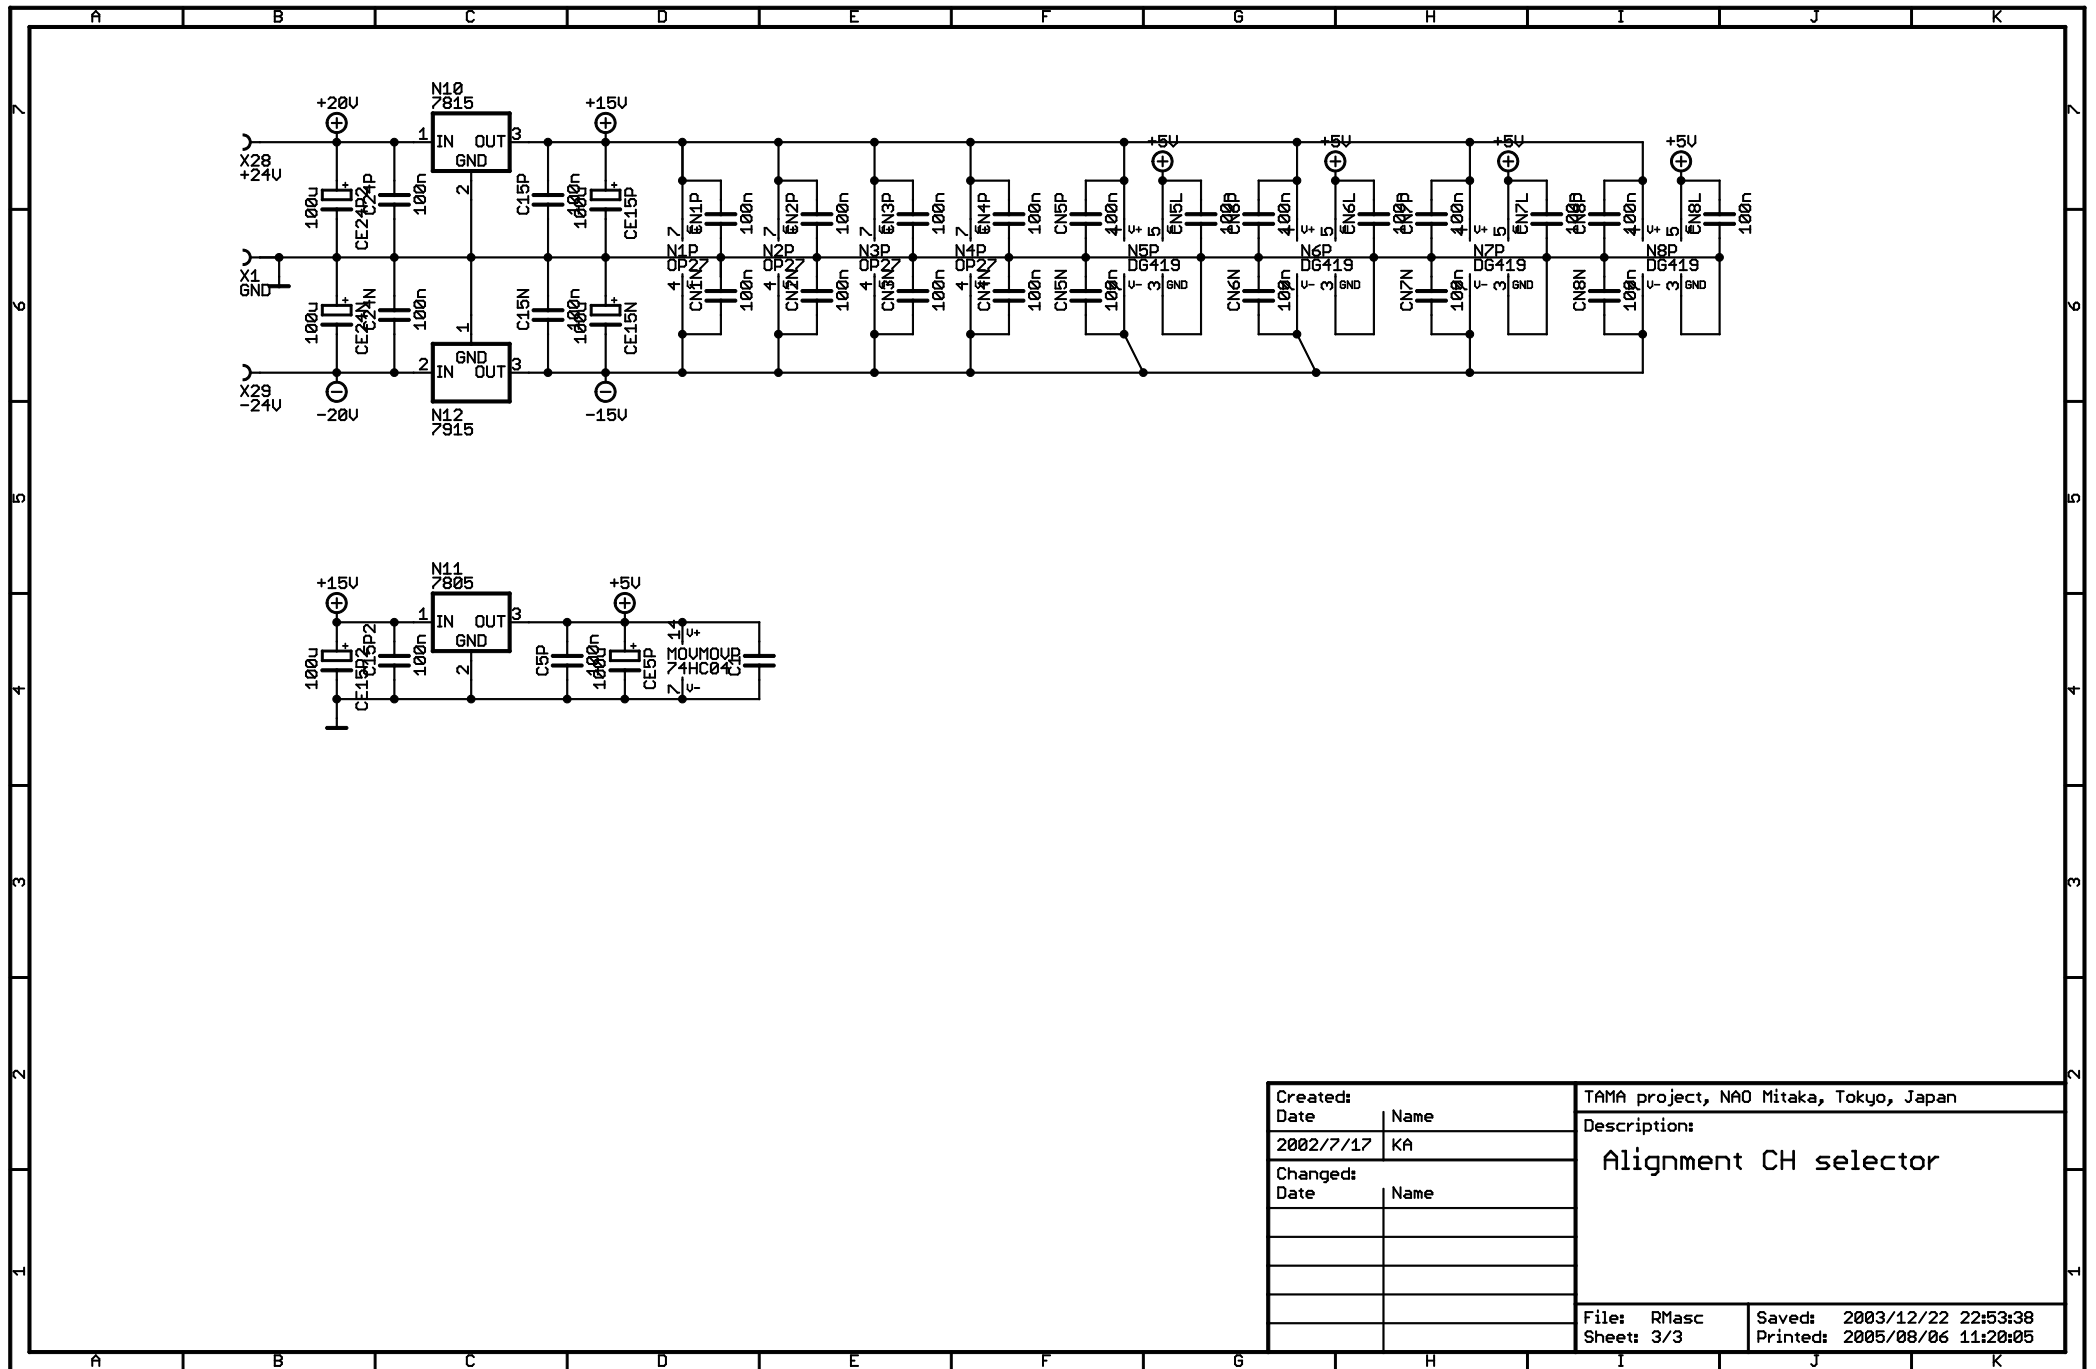

Created:		TAMA project, NAO Mitaka, Tokyo, Japan	
Date	Name	Description:	
2003/01/20	Sa	RM alignment filter	
Changed:			
Date	Name		
2003/12/22	Sa		
		File: RMasc	Saved: 2003/12/22 22:53:38
		Sheet: 1/3	Printed: 2005/08/06 11:20:05

INU=L, NON-INV=H

L=A, H=B

Created:	Name	TAMA project, NAO Mitaka, Tokyo, Japan
Date	2002/7/17	KA
Changed:	Name	Description:
Date		Alignment CH selector
File:	RMasc	Saved: 2003/12/22 22:53:38
Sheet:	2/3	Printed: 2005/08/06 11:20:05

Created:		TAMA project, NAO Mitaka, Tokyo, Japan	
Date	Name	Description:	
2002/7/17	KA	Alignment CH selector	
Changed:			
Date	Name		
		File: RMasc	Saved: 2003/12/22 22:53:38
		Sheet: 3/3	Printed: 2005/08/06 11:20:05