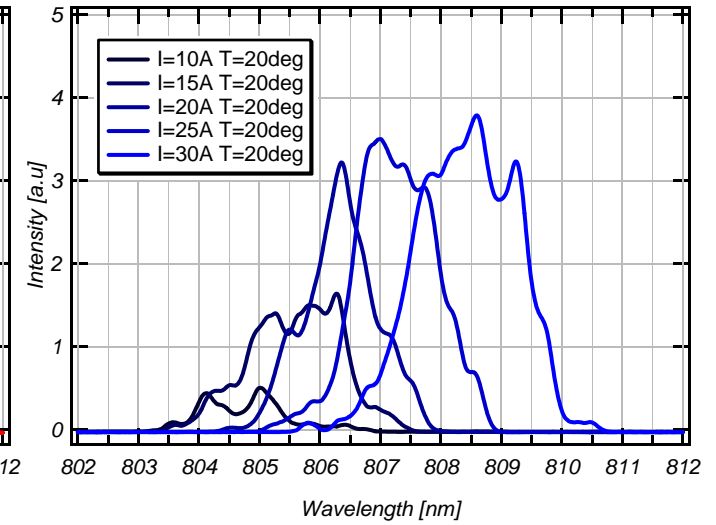

Output power of Fiber coupled LD

NE-C1820-F6 No.41719 (L)

NE-C1820-F6 No.41720 (R)

NE-C1820-F6 No.41719 (L)

NE-C1820-F6 No.41720 (R)

NA measurement - NE-C1820-F6 No.41719 (L)

Xmm	Dmm
22	8.73762
41.5	15.7345
68	25.5357
80.5	29.3967
92	34.1375

NA measurement - NE-C1820-F6 No.41720 (R)

Xmm	Dmm
22.5	9.218
41.5	16.449
68	26.1032
81	31.0562
91.5	33.9681