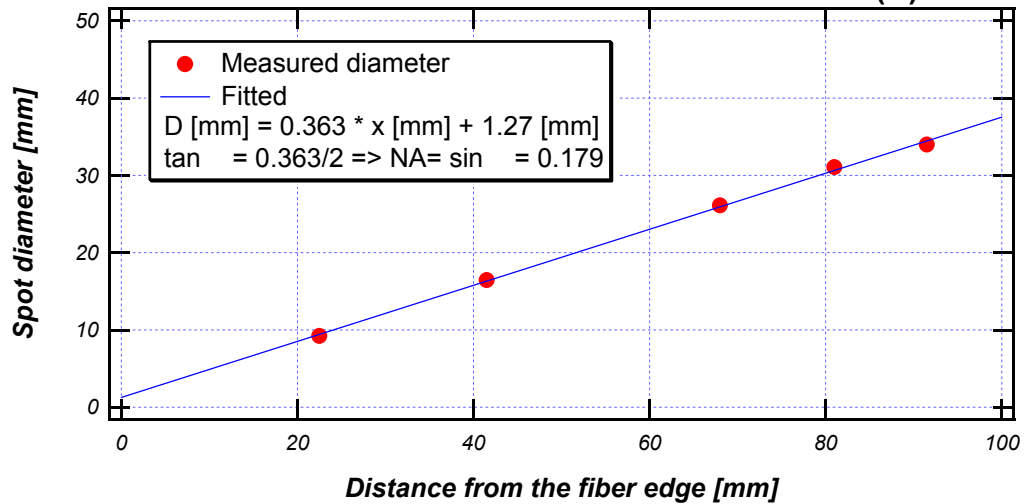

Output power of Fiber coupled LD

NE-C1820-F6 No.41719 (L)

NE-C1820-F6 No.41720 (R)

NE-C1820-F6 No.41719 (L)

NE-C1820-F6 No.41720 (R)

NA measurement - NE-C1820-F6 No.41719 (L)

Xmm	Dmm
22	8.73762
41.5	15.7345
68	25.5357
80.5	29.3967
92	34.1375

NA measurement - NE-C1820-F6 No.41720 (R)

Xmm	Dmm
22.5	9.218
41.5	16.449
68	26.1032
81	31.0562
91.5	33.9681