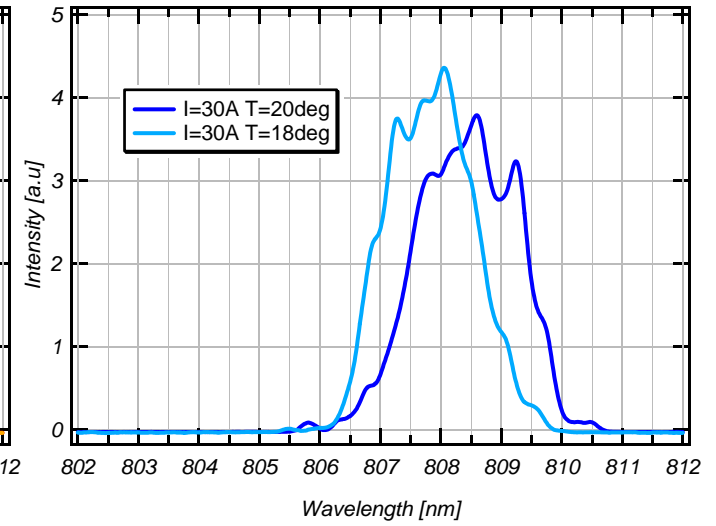

Output power of Fiber coupled LD

NE-C1820-F6 No.41719 (L)

NE-C1820-F6 No.41720 (R)

NE-C1820-F6 No.41719 (L)

NE-C1820-F6 No.41720 (R)

NA measurement - NE-C1820-F6 No.41719 (L)

Xmm	Dmm
22	8.73762
41.5	15.7345
68	25.5357
80.5	29.3967
92	34.1375

NA measurement - NE-C1820-F6 No.41720 (R)

Xmm	Dmm
22.5	9.218
41.5	16.449
68	26.1032
81	31.0562
91.5	33.9681