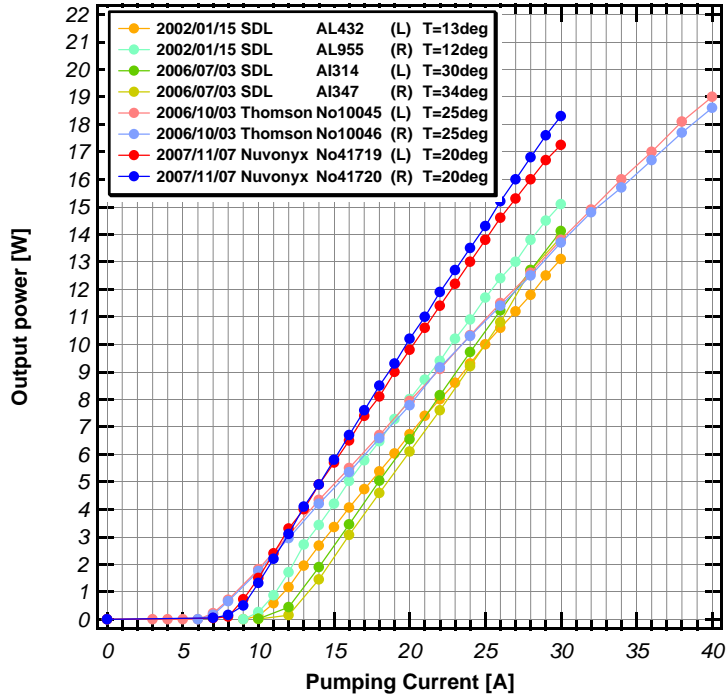

Output power of Fiber coupled LD

NE-C1820-F6 No.41719 (L)

NE-C1820-F6 No.41720 (R)

NE-C1820-F6 No.41719 (L)

NE-C1820-F6 No.41720 (R)

NA measurement - NE-C1820-F6 No.41719 (L)

Xmm	Dmm
22	8.73762
41.5	15.7345
68	25.5357
80.5	29.3967
92	34.1375

NA measurement - NE-C1820-F6 No.41720 (R)

Xmm	Dmm
22.5	9.218
41.5	16.449
68	26.1032
81	31.0562
91.5	33.9681