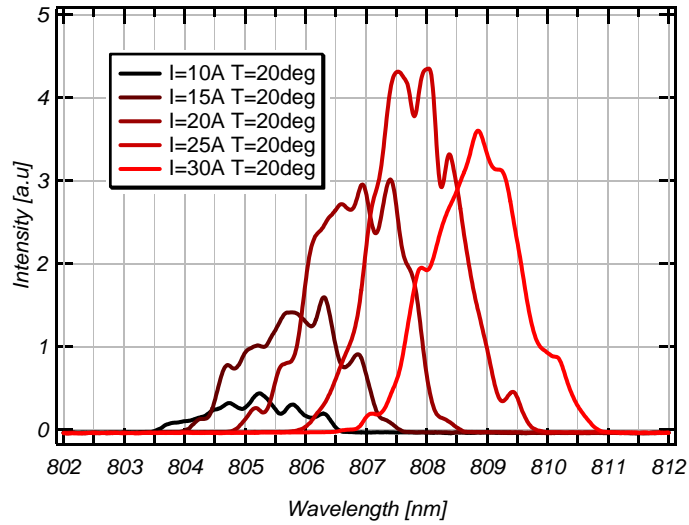

Output power of Fiber coupled LD

NE-C1820-F6 No.41719 (L)

NE-C1820-F6 No.41720 (R)

NE-C1820-F6 No.41719 (L)

NE-C1820-F6 No.41720 (R)

NA measurement - NE-C1820-F6 No.41719 (L)

Xmm	Dmm
22	8.73762
41.5	15.7345
68	25.5357
80.5	29.3967
92	34.1375

NA measurement - NE-C1820-F6 No.41720 (R)

Xmm	Dmm
22.5	9.218
41.5	16.449
68	26.1032
81	31.0562
91.5	33.9681