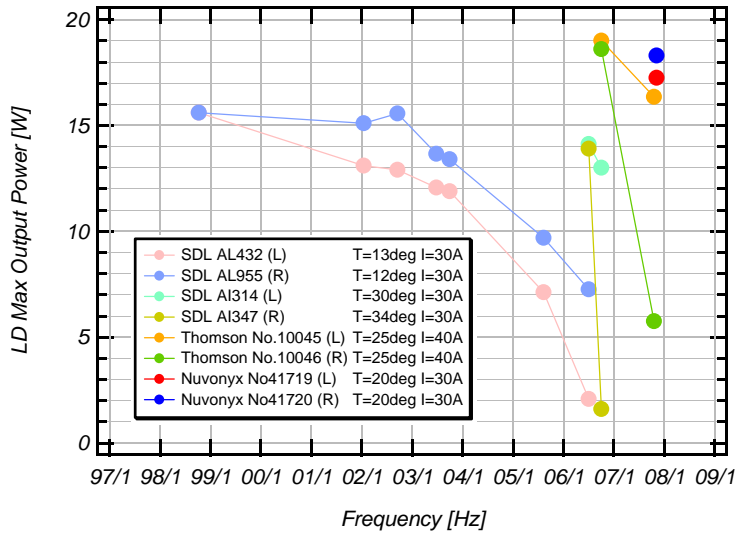

Output power of Fiber coupled LD

NE-C1820-F6 No.41719 (L)

NE-C1820-F6 No.41720 (R)

NE-C1820-F6 No.41719 (L)

NE-C1820-F6 No.41720 (R)

NA measurement - NE-C1820-F6 No.41719 (L)

Xmm	Dmm
22	8.73762
41.5	15.7345
68	25.5357
80.5	29.3967
92	34.1375

NA measurement - NE-C1820-F6 No.41720 (R)

Xmm	Dmm
22.5	9.218
41.5	16.449
68	26.1032
81	31.0562
91.5	33.9681