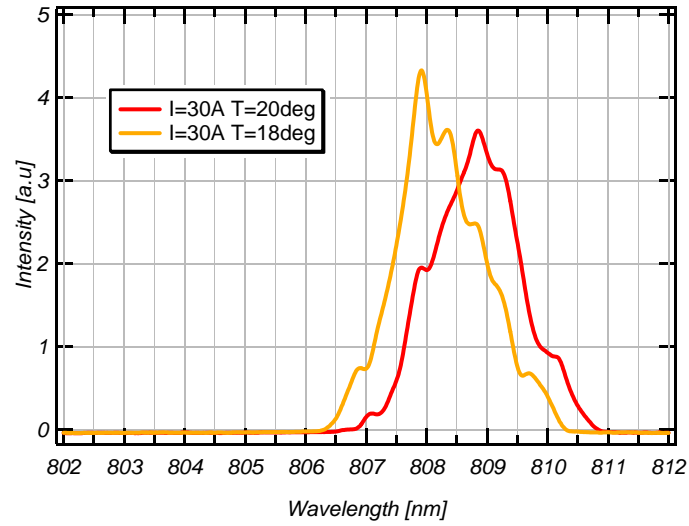

Output power of Fiber coupled LD

NE-C1820-F6 No.41719 (L)

NE-C1820-F6 No.41720 (R)

NE-C1820-F6 No.41719 (L)

NE-C1820-F6 No.41720 (R)

NA measurement - NE-C1820-F6 No.41719 (L)

Xmm	Dmm
22	8.73762
41.5	15.7345
68	25.5357
80.5	29.3967
92	34.1375

NA measurement - NE-C1820-F6 No.41720 (R)

Xmm	Dmm
22.5	9.218
41.5	16.449
68	26.1032
81	31.0562
91.5	33.9681