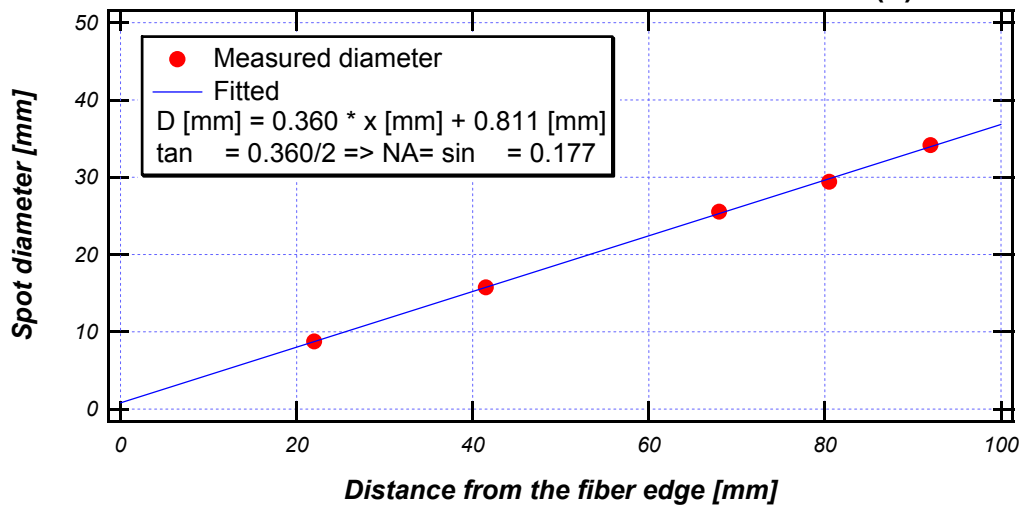

Output power of Fiber coupled LD

NE-C1820-F6 No.41719 (L)

NE-C1820-F6 No.41720 (R)

NE-C1820-F6 No.41719 (L)

NE-C1820-F6 No.41720 (R)

NA measurement - NE-C1820-F6 No.41719 (L)

Xmm	Dmm
22	8.73762
41.5	15.7345
68	25.5357
80.5	29.3967
92	34.1375

NA measurement - NE-C1820-F6 No.41720 (R)

Xmm	Dmm
22.5	9.218
41.5	16.449
68	26.1032
81	31.0562
91.5	33.9681